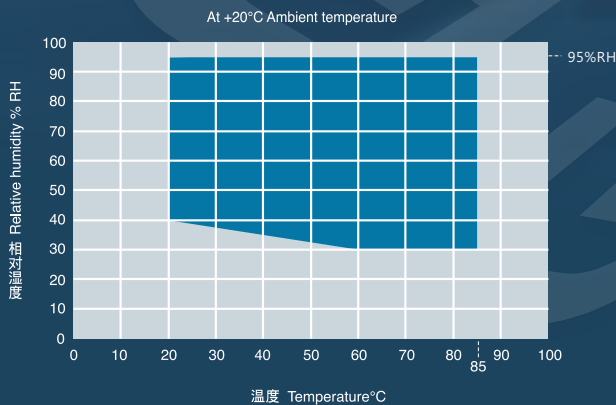

### GT-7005-R 耐水解試驗機 Hydrolysis Tester

本機主要用於檢測深色橡膠鞋底吐霜之實況及鞋面材料之耐水解實驗。試驗通過模擬各種氣候環境溫濕組合條件下，檢測產品本身的適應能力與特性是否改變。亦可廣泛應用於電子、電器、金屬、橡膠、塑膠、化學、建材、食品...等產品的檢測。

This machine is designed for determining the frosting appealed on soles of dark rubber shoes and hydrolysis resistance of vamp materials. It simulates all kinds of climates to determine if the adaptability and characteristics of the product are changed. It is also widely used in examining electronics, appliances, metals, rubber, plastics, chemicals, building materials, food, etc.

溫度控制範圍梯形圖

瞭解更多產品資訊，請登錄我司網站 [www.gotech.biz](http://www.gotech.biz)

溫度範圍 Temp. range	常溫 ~ +100°C
溫度精度 Temp. display resolution	0.01°C
溫度波動度 Temp. fluctuation	±0.3°C
溫度偏差 Temp. deviation	±1.0°C
溫度均勻度 Temp. uniformity	1.0°C
濕度範圍 Humidity range	30%RH ~ 95%RH
濕度精度 Humidity display resolution	0.1%RH
濕度偏差 Humidity deviation	±3%RH
濕度均勻度 Humidity uniformity	3%RH
內箱尺寸 Interior dimension ( W×D×H )	40×40×50cm
外箱尺寸 ( W×D×H )	100×86×88 cm
電源 Power	1φ AC220V 50Hz/60Hz (依國別或指定 or specify)